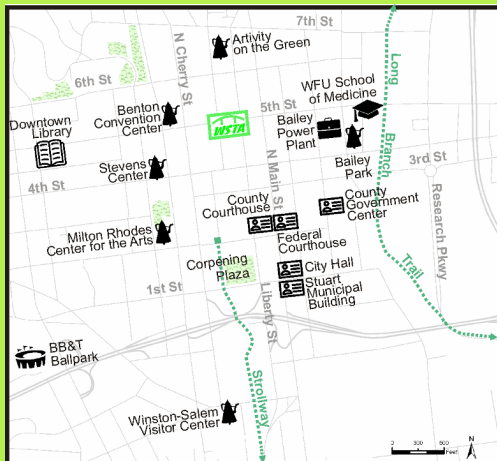

ADDITIONAL FREQUENCY— 30 MINUTES ON 6 ROUTES DURING 40 CLOSURE

Starting on October 29, 2018 WSTA will increase the frequency of its service along six existing routes: **80, 85, 95, 103, 104, and 107**. The bus will now run every 30 minutes instead of every hour.

Route	30 Minute Weekday Service	30 Minute Saturday Service	30 Minute Sunday Service
80	X	X	X
85	X	X	
95	X		
103	X	X	X
104	X	X	X
107	X	X	X

CHANGE TO ROUTE 102

Starting October 29 the 102 will change its path to Kimwell Drive. Please visit www.wstransit.com for more information.

NEW EXPRESS ROUTE SERVICES

Starting on October 29, 2018 WSTA will introduce a new Express Park & Ride option from Hanes Mall (84X) and the Peter's Creek Walmart (83X) with more locations to come. Please visit www.wstransit.com for more information.

DOWNTOWN MAP

WSTA BUS FARES (Exact fare only)

Adults Fares

Cash - $1.00   Transfers - Free
30-Day Pass - $30.00
10-Ride Pass - $10.00

Elderly-Disabled & Medicare Card Holders

Cash - $.50   Transfers - Free
30-Day Pass - $15.00
10-Ride Pass - $5.00

Children shorter than the farebox and accompanied by an adult ride free.

Senior Citizen or Medicare Card or WSTA Special Population Card required as ID for Elderly and Disabled passengers.

HOLIDAY SERVICE

WSTA is CLOSED on the following holidays:

- New Year's Day
- Birthday of Martin Luther King, Jr.
- Good Friday
- Memorial Day
- Independence Day
- Labor Day
- Thanksgiving Day
- Christmas Day

WSTA SERVICE HOURS

(vary by route)

Monday - Friday : 5:00 AM to 11:30 PM
Saturday: 6:00 AM to 11:30 PM
Sunday: 7:00 AM to 6:30 PM

Want to know how to reduce your wait time?

Use NextBus! WSTA's real-time travel software program allows you to plan and track your trip on your mobile device, laptop or computer.

Design your trip your way by signing up to receive text alerts that will let you know when your bus is headed to your bus stop. Want to know more about how to use NextBus? Contact us at:

Phone: 336-727-2000
Website: www.wstransit.com

WSTA bus stops have changed!

Look for the green bus stop sign with information on routes you can catch at your stop, and your stop number. Just in case you decided to visit NextBus to figure out the same bus is arriving, your stop number is on the bus stop sign.

How to Read Nextbus signs

- Contact information
- Stop Number
- Route Number

All WSTA buses are equipped with wheelchair lifts and front loading bicycle racks.