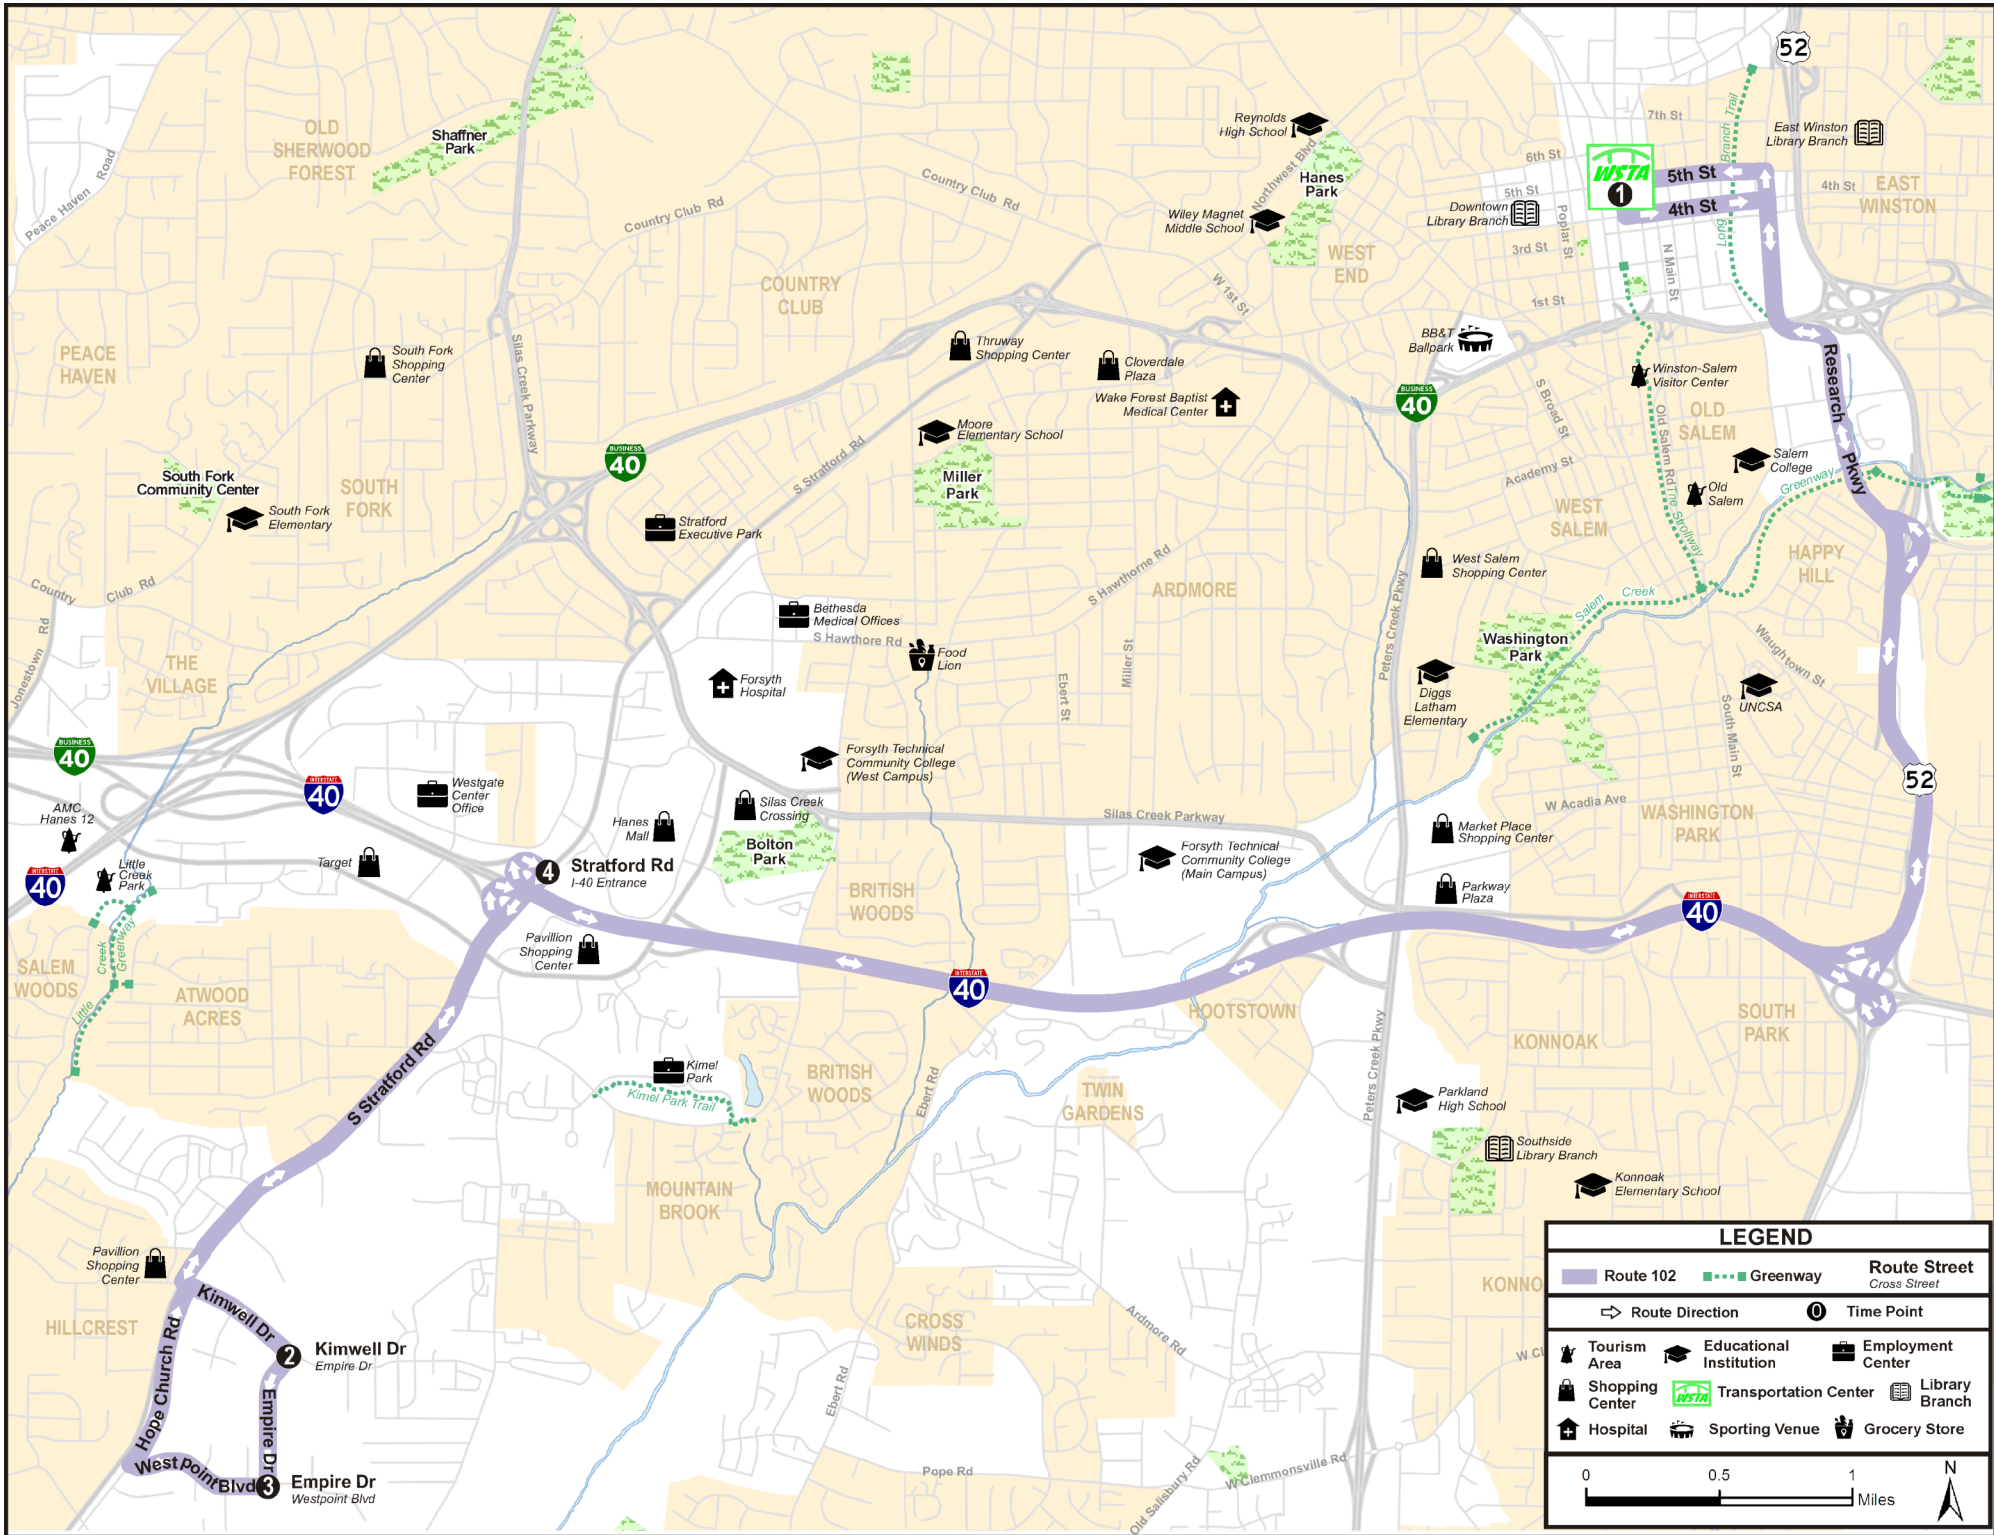

Monday - Friday

	Outbound: Stratford Industrial Park				Inbound: Transit Center
	①	②	③	④	①
	TC Bay C-2	Kimwell Drive & Empire Drive	Empire Drive & Westpoint Boulevard	Stratford Road & Interstate 40 Entrance	TC Bay C-2
AM	6:30	6:50	7:00	7:10	7:30
	7:30	7:50	8:00	8:10	8:30
PM	2:30	2:50	3:00	3:10	3:30
	3:30	3:50	4:00	4:10	4:30
	4:30	4:50	5:00	5:10	5:30

LEGEND

Route 102	Greenway
Route Direction	Time Point
Tourism Area	Educational Institution
Shopping Center	Transportation Center
Hospital	Sporting Venue
	Library Branch
	Grocery Store

0   0.5   1   Miles