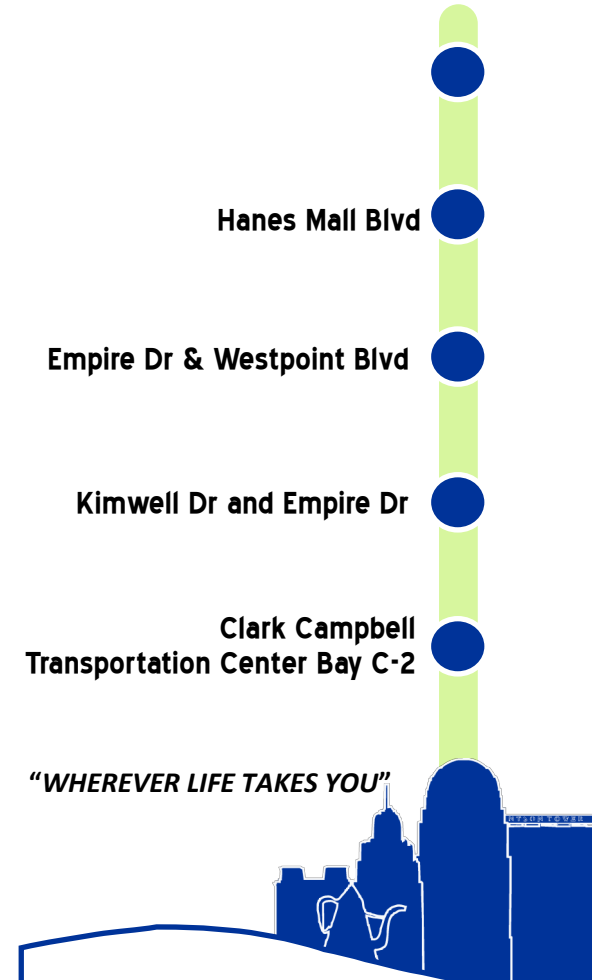

WSTA
WINSTON-SALEM TRANSIT AUTHORITY

For more information call 336-727-2000
TTY NC Relay 1-800-735-8262
www.wstransit.com