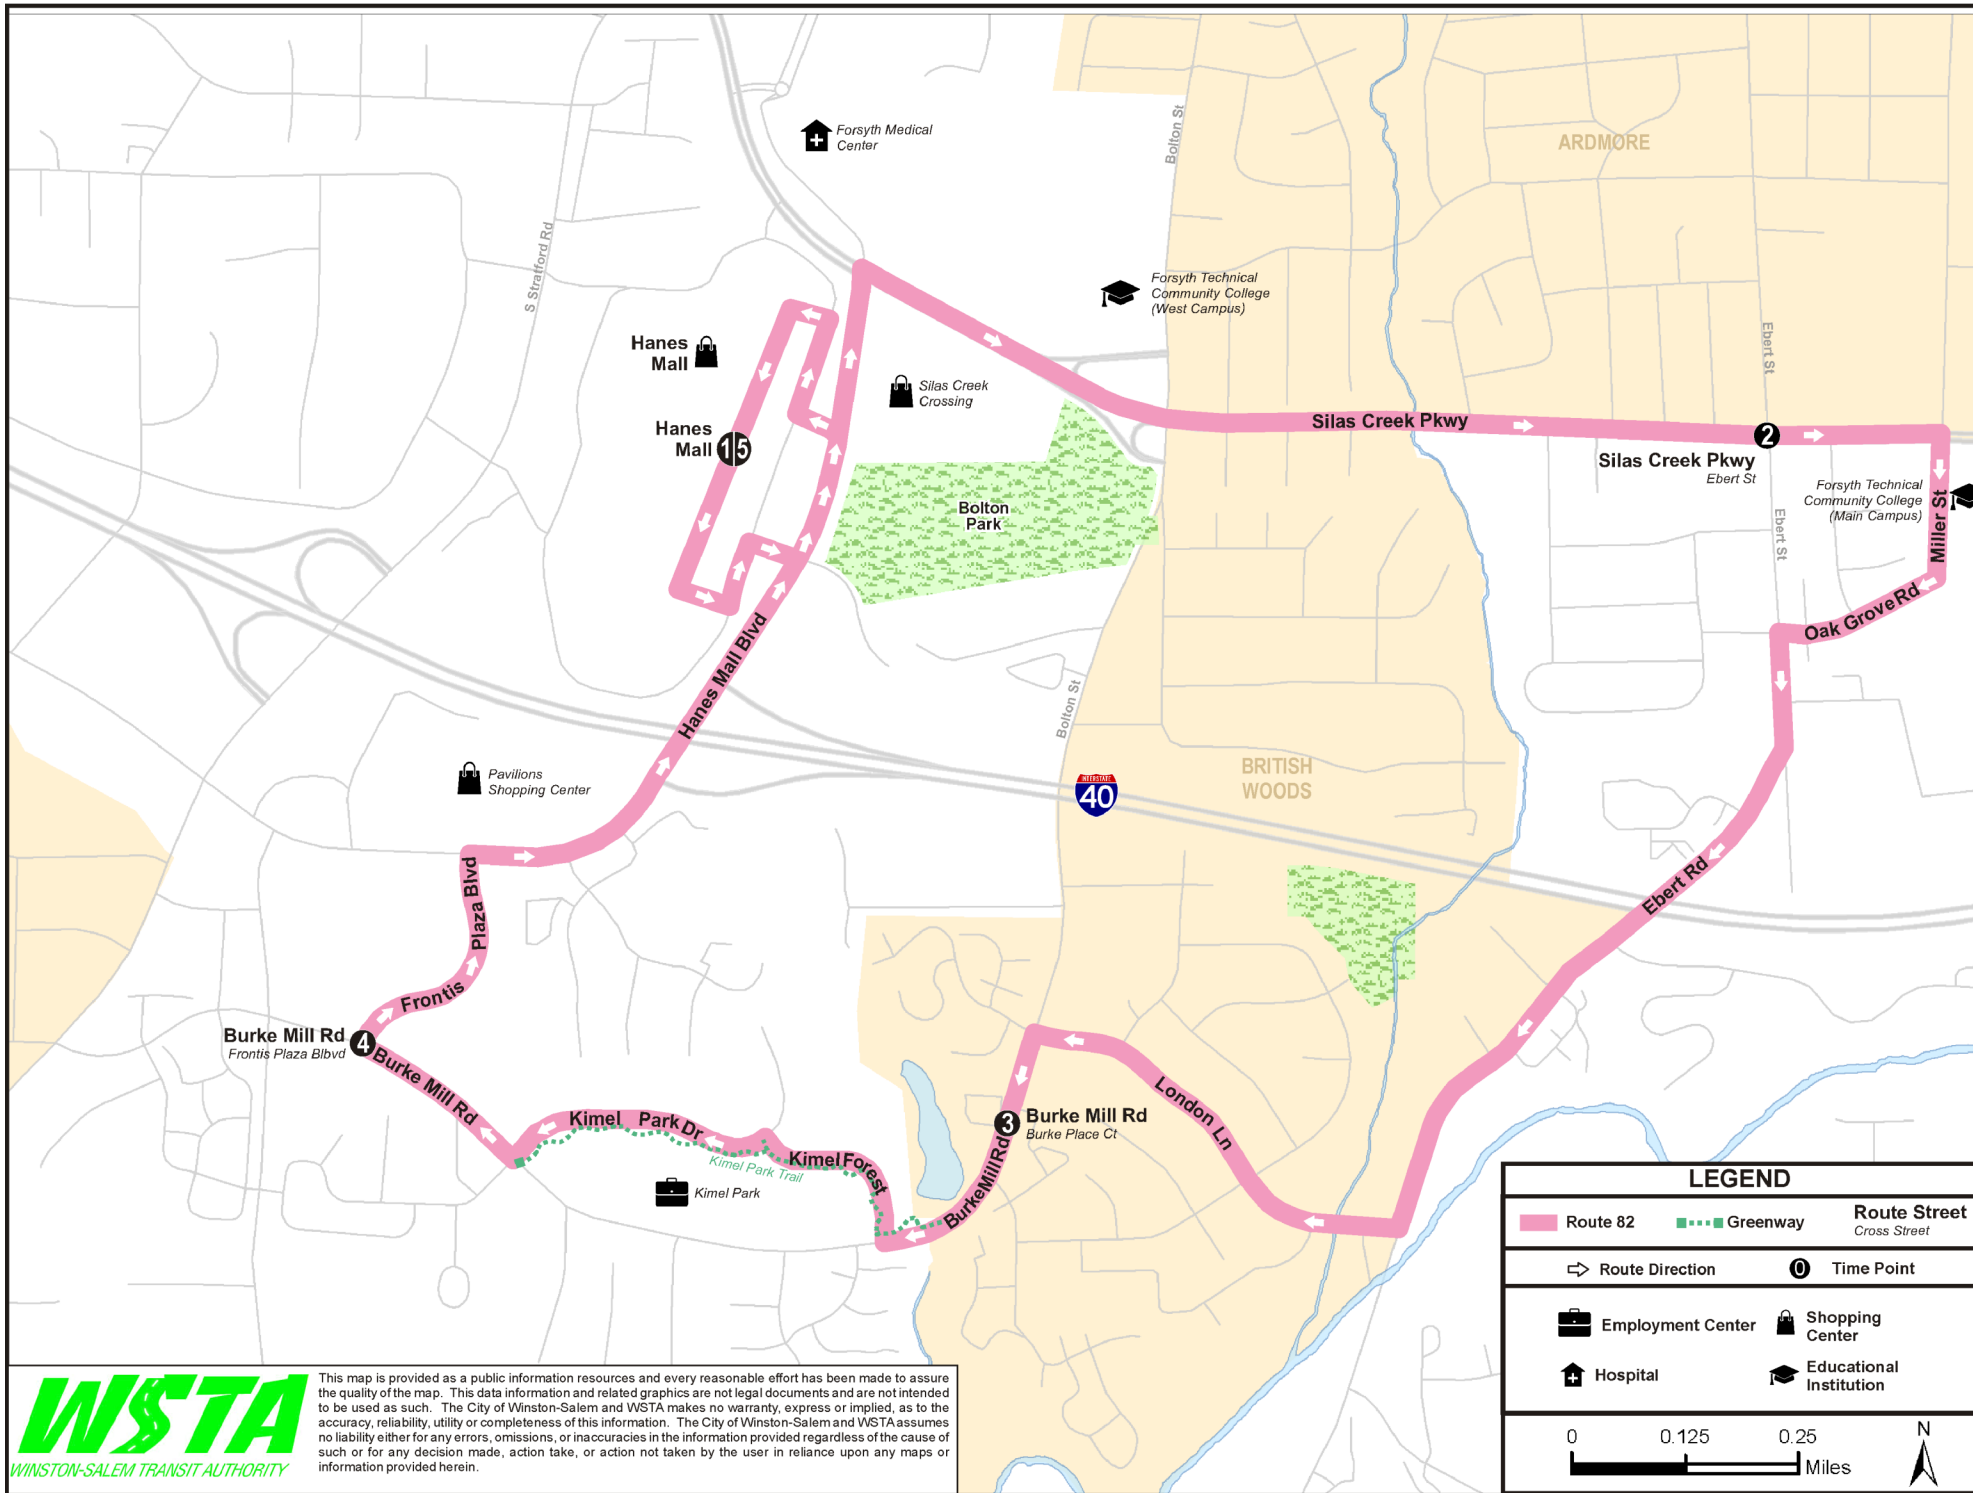

CIRCULATOR

Monday - Friday

Outbound: Hanes Mall to Silas Creek - Kimel Park

	① Hanes Mall	② Silas Creek Pkwy & Ebert St	③ Burke Mill Rd & Burke Place Ct	④ Burke Mill Rd & Frontis Plaza Boulevard	⑤ Hanes Mall
AM	6:45	6:52	7:01	7:05	7:15
	7:45	7:52	8:01	8:05	8:15
	8:45	8:52	9:01	9:05	9:15
	9:45	9:52	10:01	10:05	10:10
	10:45	10:52	11:01	11:05	11:15
	11:45	11:52	12:01	12:05	12:15
PM	12:45	12:52	1:01	1:05	1:15
	1:45	1:52	2:01	2:05	2:15
	2:45	2:52	3:01	3:05	3:15
	3:45	3:52	4:01	4:05	4:15
	4:45	4:52	5:01	5:05	5:15
	5:45	5:52	6:01	6:05	6:15
NIGHT SERVICE	6:45	6:52	7:01	7:05	7:15
	7:45	7:52	8:01	8:05	8:15
	8:45	8:52	9:01	9:05	9:15
	9:45	9:52	10:01	10:05	10:15
	10:45	10:52	11:01	11:05	11:15

Travels to Transit Center

Saturday

Outbound: Hanes Mall to Silas Creek - Kimel Park

	① Hanes Mall	② Silas Creek Pkwy & Ebert St	③ Burke Mill Rd & Burke Place Ct	④ Burke Mill Rd & Frontis Plaza Boulevard	⑤ Hanes Mall
AM	7:45	7:52	8:01	8:05	8:15
	8:45	8:52	9:01	9:05	9:15
	9:45	9:52	10:01	10:05	10:10
	10:45	10:52	11:01	11:05	11:15
	11:45	11:52	12:01	12:05	12:15
PM	12:45	12:52	1:01	1:05	1:15
	1:45	1:52	2:01	2:05	2:15
	2:45	2:52	3:01	3:05	3:15
	3:45	3:52	4:01	4:05	4:15
	4:45	4:52	5:01	5:05	5:15
NIGHT SERVICE	5:45	5:52	6:01	6:05	6:15
	6:45	6:52	7:01	7:05	7:15
	7:45	7:52	8:01	8:05	8:15
	8:45	8:52	9:01	9:05	9:15
	9:45	9:52	10:01	10:05	10:15
10:45	10:52	11:01	11:05	11:15	

Travels to Transit Center