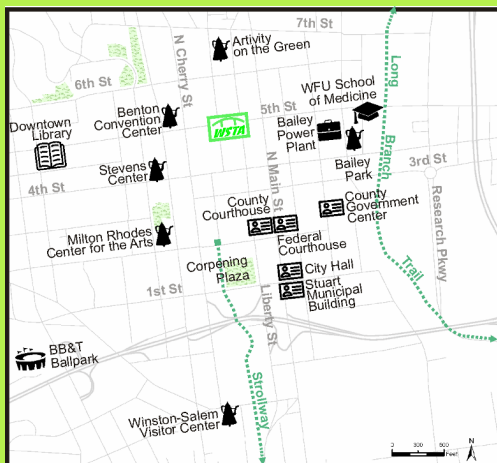

ADDITIONAL FREQUENCY— 30 MINUTES ON 6 ROUTES DURING 40 CLOSURE

Starting on October 29, 2018 WSTA will increase the frequency of its service along six existing routes: **80, 85, 95, 103, 104, and 107**. The bus will now run every 30 minutes instead of every hour.

Route	30 Minute Weekday Service	30 Minute Saturday Service	30 Minute Sunday Service
80	X	X	X
85	X	X	
95	X		
103	X	X	X
104	X	X	X
107	X	X	X

CHANGE TO ROUTE 102

Starting October 29 the 102 will change its path to Kimwell Drive. Please visit www.wstransit.com for more information.

NEW EXPRESS ROUTE SERVICES

Starting on October 29, 2018 WSTA will introduce a new Express Park & Ride option from Hanes Mall (84X) and the Peter's Creek Walmart (83X) with more locations to come. Please visit www.wstransit.com for more information.

DOWNTOWN MAP

WSTA BUS FARES (Exact fare only)

Adults Fares

Cash - $1.00   Transfers - Free
30-Day Pass - $30.00
10-Ride Pass - $10.00

Elderly-Disabled & Medicare Card Holders

Cash - $.50   Transfers - Free
30-Day Pass - $15.00
10-Ride Pass - $5.00

Children shorter than the farebox and accompanied by an adult ride free.

Senior Citizen or Medicare Card or WSTA Special Population Card required as ID for Elderly and Disabled passengers.

HOLIDAY SERVICE

WSTA is CLOSED on the following holidays:

- New Year's Day
- Birthday of Martin Luther King, Jr.
- Good Friday
- Memorial Day
- Independence Day
- Labor Day
- Thanksgiving Day
- Christmas Day

WSTA SERVICE HOURS

(vary by route)

Monday - Friday : 5:00 AM to 11:30 PM
Saturday: 6:00 AM to 11:30 PM
Sunday: 7:00 AM to 6:30 PM

Want to know how to reduce your wait time?

Use NextBus! WSTA's real-time travel software program allows you to plan and track your trip on your mobile device, laptop or computer.

Design your trip your way by signing up to receive text alerts that will let you know when your bus is headed to your bus stop. Want to know more about how to use NextBus? Contact us at:

Phone: 336-727-2000
Website: www.wstransit.com

WSTA bus stops have changed!

Look for the green bus stop sign with information on routes you can catch at your stop, and your stop number. Just in case you decided to visit NextBus to figure out the same bus is arriving, your stop number is on the bus stop sign.

How to Read Nextbus signs

- Contact information
- Stop Number
- Route Number

All WSTA buses are equipped with wheelchair lifts and front loading bicycle racks.