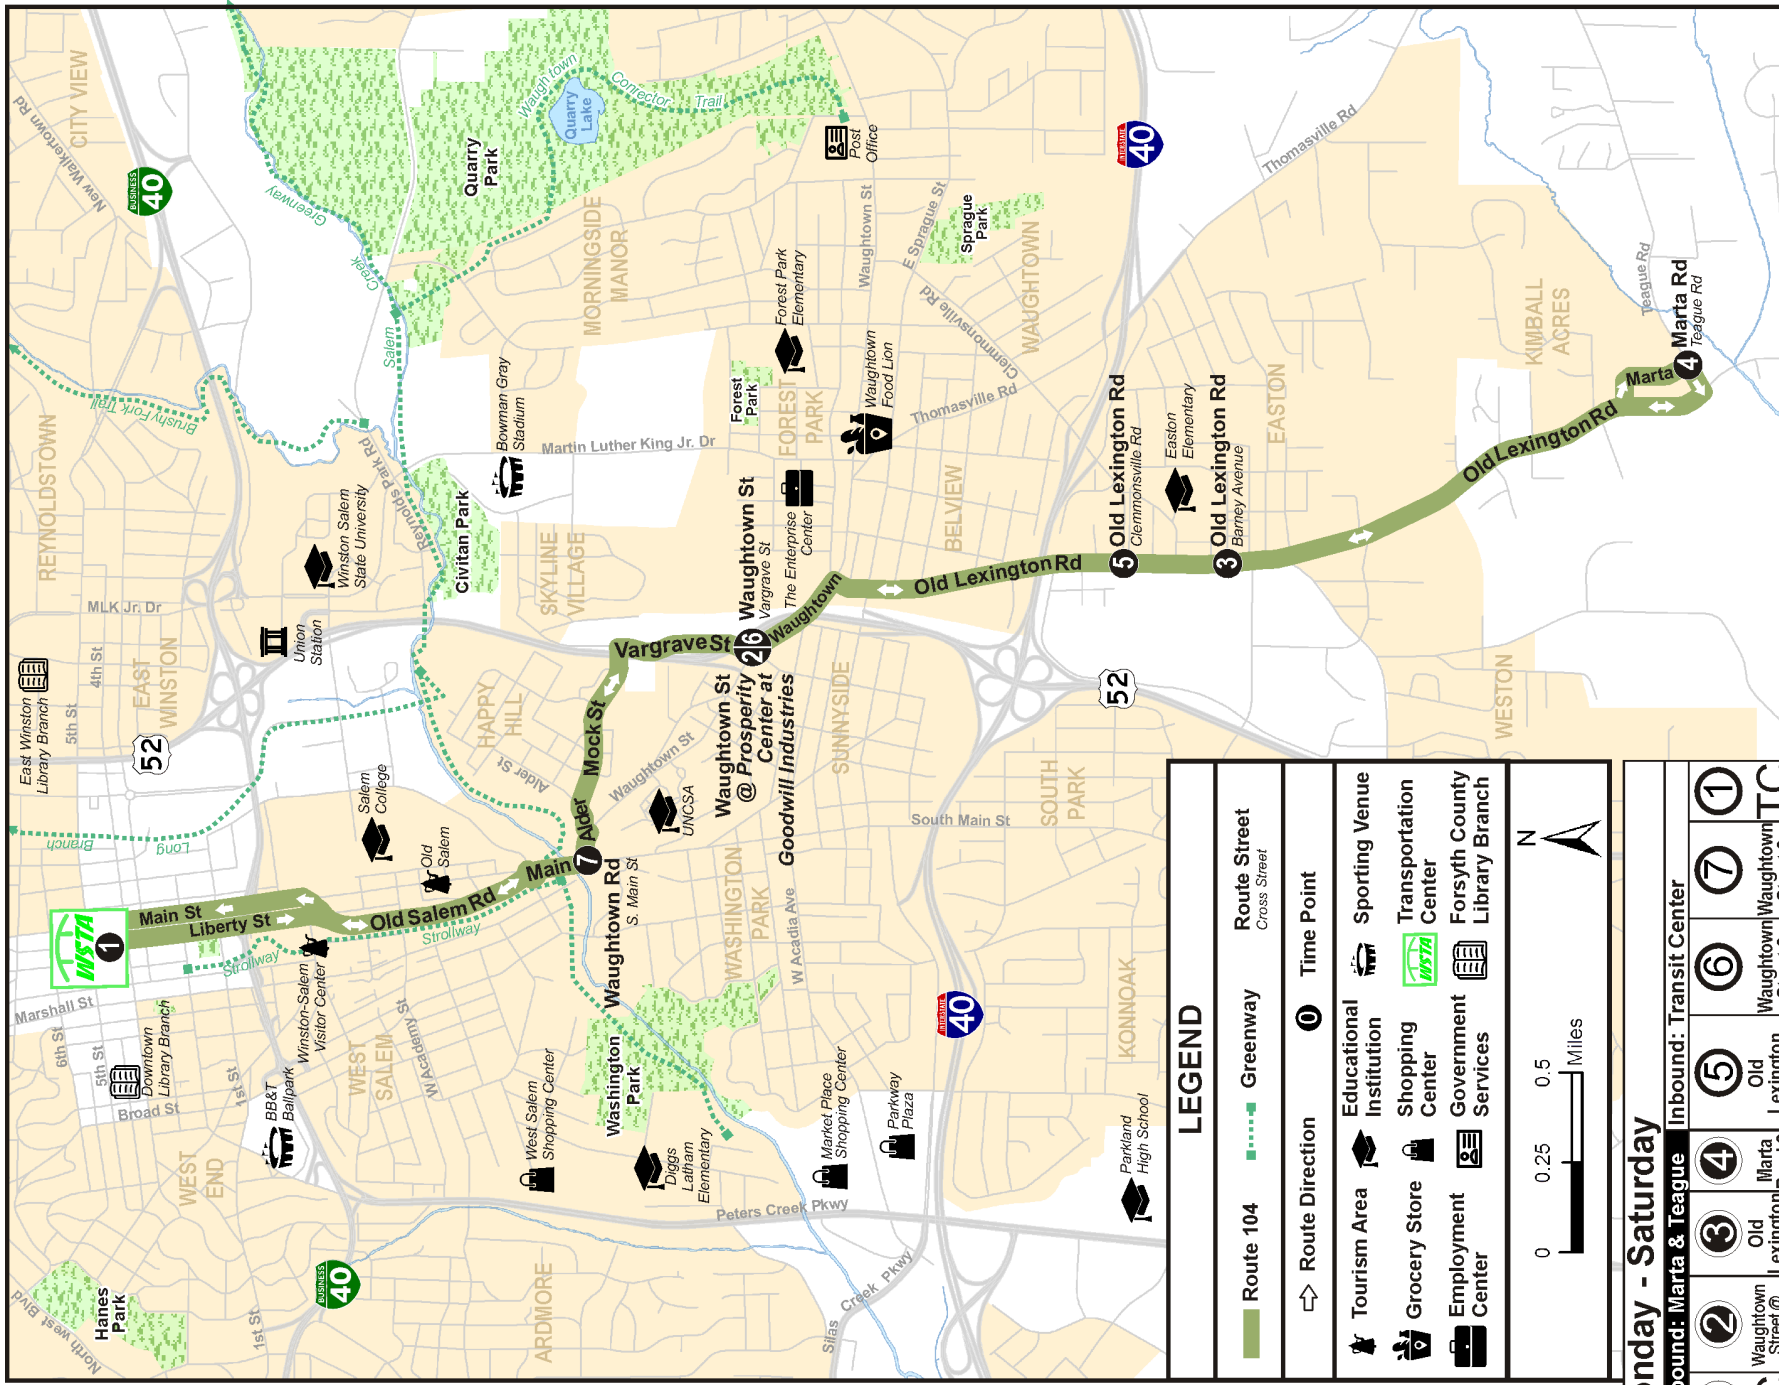

LEGEND

- Route 104 Greenway
- Route Street Cross Street
- Route Direction
- Time Point
- Tourism Area
- Educational Institution
- Grocery Store
- Shopping Center
- Employment Center
- Sporting Venue
- Transportation Center
- Forsyth County Library Branch

Monday - Saturday

Outbound: Marta & Teague		Inbound: Transit Center									
1	TC Bay C-3	4	Marta Road & Teague Road	5	Old Lexington Road & Clemmonsville Road	6	Waughtown Street & Vargrave Street	7	Waughtown Street & South Main Street	1	TC Bay C-3
6:30	6:41	6:49	7:00	7:09	7:15	7:21	7:30	7:30	7:30	7:30	7:30
7:30	7:41	7:49	8:00	8:09	8:15	8:21	8:30	8:30	8:30	8:30	8:30
8:30	8:41	8:49	9:00	9:09	9:15	9:21	9:30	9:30	9:30	9:30	9:30
9:30	9:41	9:49	10:00	10:09	10:15	10:21	10:30	10:30	10:30	10:30	10:30
10:30	10:41	10:49	11:00	11:09	11:15	11:21	11:30	11:30	11:30	11:30	11:30
11:30	11:41	11:49	12:00	12:09	12:15	12:21	12:30	12:30	12:30	12:30	12:30
12:30	12:41	12:49	1:00	1:09	1:15	1:21	1:30	1:30	1:30	1:30	1:30
1:30	1:41	1:49	2:00	2:09	2:15	2:21	2:30	2:30	2:30	2:30	2:30
2:30	2:41	2:49	3:00	3:09	3:15	3:21	3:30	3:30	3:30	3:30	3:30
3:30	3:41	3:49	4:00	4:09	4:15	4:21	4:30	4:30	4:30	4:30	4:30
4:30	4:41	4:49	5:00	5:09	5:15	5:21	5:30	5:30	5:30	5:30	5:30
5:30	5:41	5:49	6:00	6:09	6:15	6:21	6:30	6:30	6:30	6:30	6:30
6:30	6:41	6:49	7:00	7:09	7:15	7:21	7:30	7:30	7:30	7:30	7:30
7:30	7:41	7:49	8:00	8:09	8:15	8:21	8:30	8:30	8:30	8:30	8:30
8:30	8:41	8:49	9:00	9:09	9:15	9:21	9:30	9:30	9:30	9:30	9:30
9:30	9:41	9:49	10:00	10:09	10:15	10:21	10:30	10:30	10:30	10:30	10:30
10:30	10:41	10:49	11:00	11:09	11:15	11:21	11:30	11:30	11:30	11:30	11:30
11:30	11:41	11:49	12:00	12:00	12:00	12:00	12:00	12:00	12:00	12:00	12:15
										Travels to Transit Center	

★ This time only runs Monday through Friday

● Saturday bus starts at 7:00 AM at Marta Road & Teague Road

Sunday