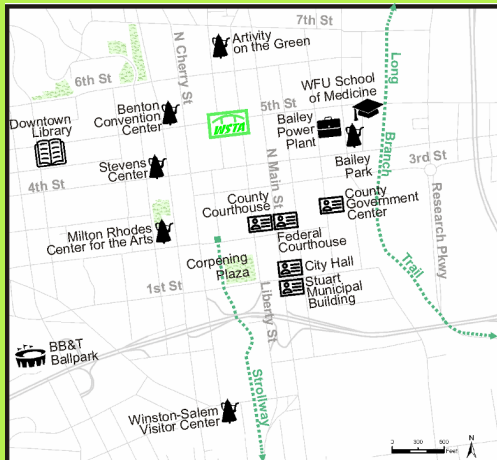

Route	30 Minute Service Monday to Friday (6AM to 6PM)
80	X
85	X
95	X
103	X
105	X
107	X

CHANGE TO ROUTE 104

The 104 will resume traveling on Liberty St (outbound) and Main St (inbound). Please visit www.wstransit.com for more information.

EXPRESS ROUTE SERVICE

Express Park & Ride leaves Peter’s Creek Walmart hourly (5-minutes before each hour) until midnight Monday thru Friday. This route stops at the Clark Campbell Transportation Center on Liberty street. Please visit www.wstransit.com for more information.

Monday - Saturday

Outbound: Marta & Teague		Inbound: Transit Center									
1	TC Bay C-3	4	Marta Road & Teague Road	5	Old Lexington Road & Clemmonsville Road	6	Waughtown Street & Vargrave Street	7	Waughtown Street & South Main Street	1	TC Bay C-3
6:30	6:41	6:49	7:00	7:09	7:15	7:21	7:30	7:30	7:30	7:30	7:30
7:30	7:41	7:49	8:00	8:09	8:15	8:21	8:30	8:30	8:30	8:30	8:30
8:30	8:41	8:49	9:00	9:09	9:15	9:21	9:30	9:30	9:30	9:30	9:30
9:30	9:41	9:49	10:00	10:09	10:15	10:21	10:30	10:30	10:30	10:30	10:30
10:30	10:41	10:49	11:00	11:09	11:15	11:21	11:30	11:30	11:30	11:30	11:30
11:30	11:41	11:49	12:00	12:09	12:15	12:21	12:30	12:30	12:30	12:30	12:30
12:30	12:41	12:49	1:00	1:09	1:15	1:21	1:30	1:30	1:30	1:30	1:30
1:30	1:41	1:49	2:00	2:09	2:15	2:21	2:30	2:30	2:30	2:30	2:30
2:30	2:41	2:49	3:00	3:09	3:15	3:21	3:30	3:30	3:30	3:30	3:30
3:30	3:41	3:49	4:00	4:09	4:15	4:21	4:30	4:30	4:30	4:30	4:30
4:30	4:41	4:49	5:00	5:09	5:15	5:21	5:30	5:30	5:30	5:30	5:30
5:30	5:41	5:49	6:00	6:09	6:15	6:21	6:30	6:30	6:30	6:30	6:30
6:30	6:41	6:49	7:00	7:09	7:15	7:21	7:30	7:30	7:30	7:30	7:30
7:30	7:41	7:49	8:00	8:09	8:15	8:21	8:30	8:30	8:30	8:30	8:30
8:30	8:41	8:49	9:00	9:09	9:15	9:21	9:30	9:30	9:30	9:30	9:30
9:30	9:41	9:49	10:00	10:09	10:15	10:21	10:30	10:30	10:30	10:30	10:30
10:30	10:41	10:49	11:00	11:09	11:15	11:21	11:30	11:30	11:30	11:30	11:30
11:30	11:41	11:49	12:00	12:00	12:00	12:00	12:00	12:00	12:00	12:00	12:15
										Travels to Transit Center	